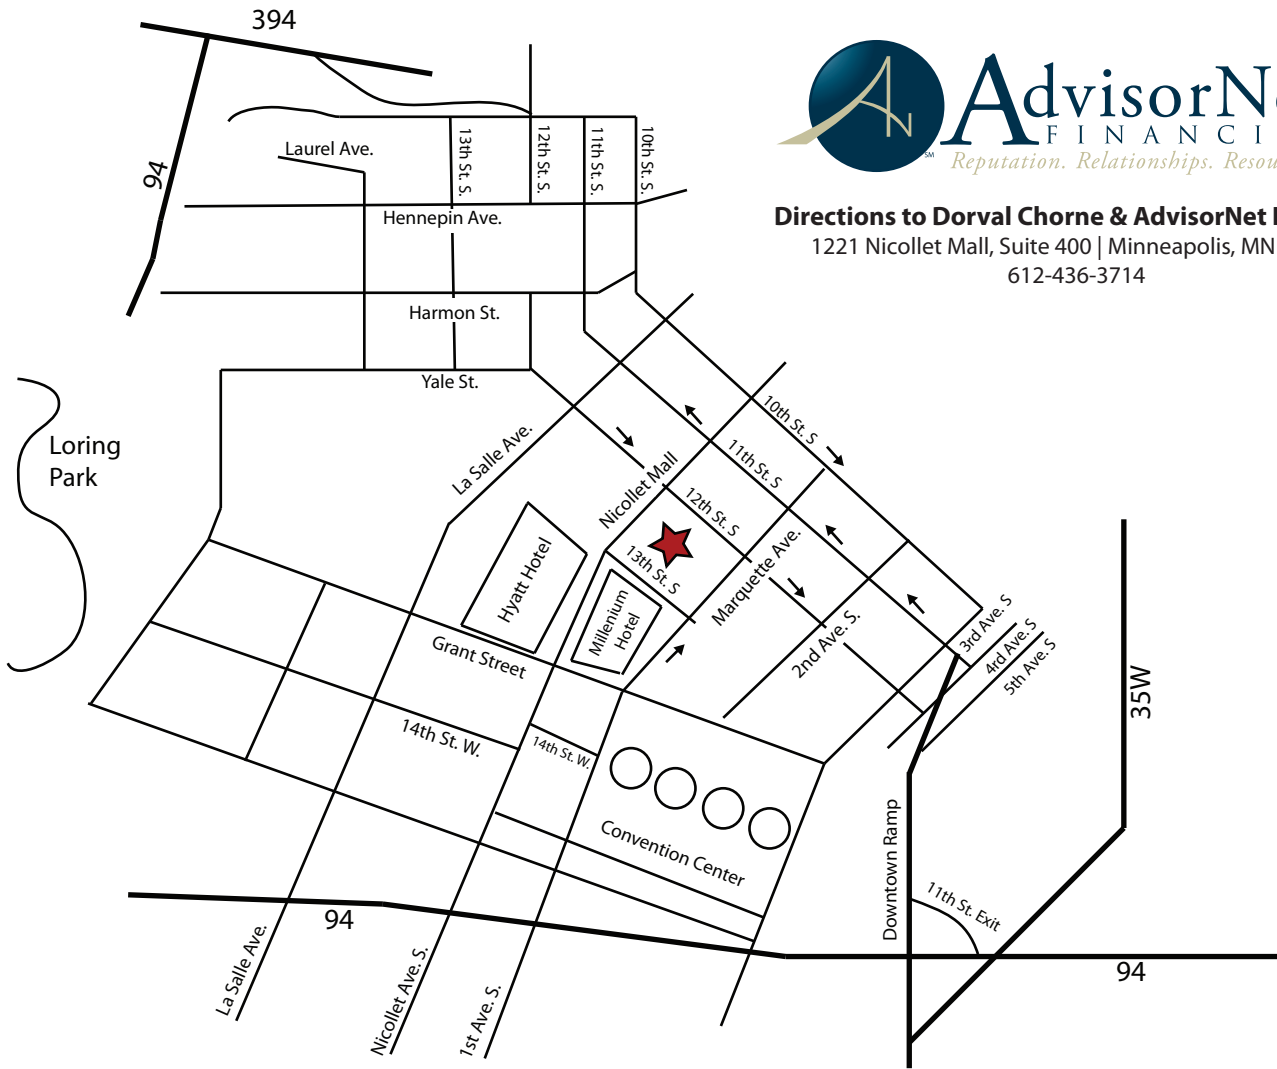

Directions to Dorval Chorne & AdvisorNet Financial

1221 Nicollet Mall, Suite 400 | Minneapolis, MN 55403
612-436-3714

Entering Minneapolis from I-394 West

- Follow downtown exits to 12th Street Exit
- Follow 12th St. to LaSalle Avenue
- Turn right on LaSalle Avenue
- Continue on LaSalle Ave. to Grant Street
- Turn left on Grant Street
- Follow Grant St. one block to Nicollet Avenue
- Turn left on Nicollet Avenue
- Follow Nicollet Avenue on block to 13th Street
- Take a right on 13th Street
- AdvisorNet Financial is in the Wells Fargo Bank Building on your left
- You may use the Wells Fargo lower parking ramp
- Go to 4th floor lobby

Entering Minneapolis from I-94 West

- Exit I-94 at Lyndale Avenue
- Turn left under freeway to Dunwoody Boulevard
- Dunwoody Blvd becomes Hennepin Avenue
- Turn right on 12th Street
- Turn right on LaSalle Avenue
- Continue on LaSalle Ave. to Grant Street
- Turn left on Grant Street
- Follow Grant St. one block to Nicollet Avenue
- Turn left on Nicollet Avenue
- Follow Nicollet Avenue on block to 13th Street
- Take a right on 13th Street
- AdvisorNet Financial is in the Wells Fargo Bank Building on your left
- You may use the Wells Fargo lower parking ramp
- Go to 4th floor lobby

Entering Minneapolis from I-35 North

- Exit onto I-94 West
- Immediately take 11th Street Exit
- Take 11th Street to 2nd Avenue
- Turn left at 2nd Avenue
- Continue past Convention Center
- Turn right at Nicollet Avenue
- Follow Nicollet Ave. one block to 13th St.
- Take a right on 13th St.
- AdvisorNet Financial is in the Wells Fargo Bank Building on your left
- You may use the Wells Fargo lower parking ramp
- Go to 4th floor lobby